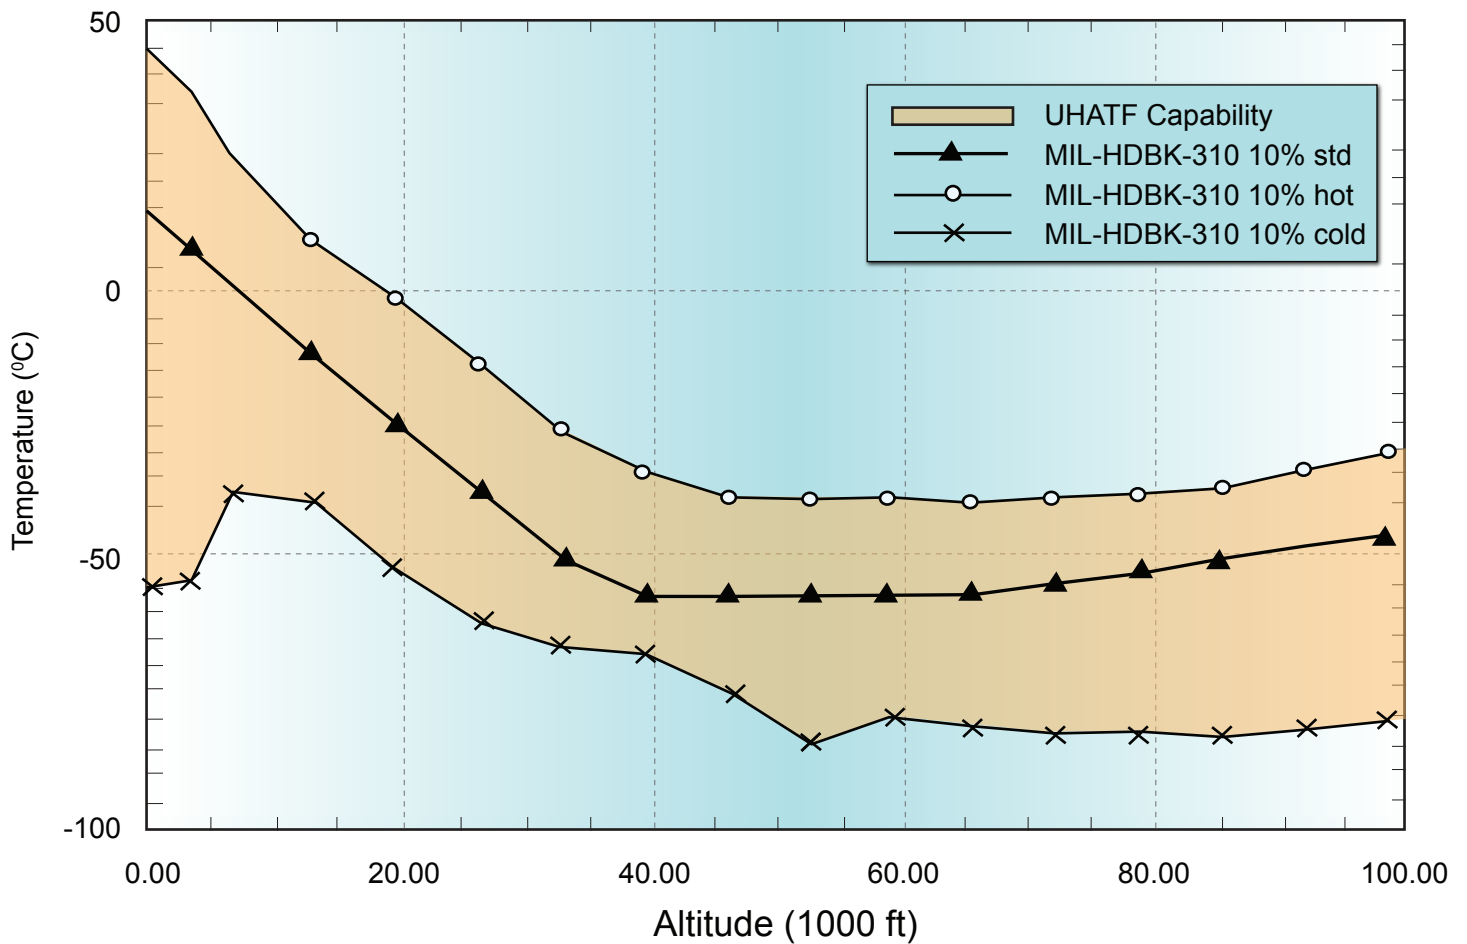

# AURORA UHATF TEMPERATURE CAPABILITY